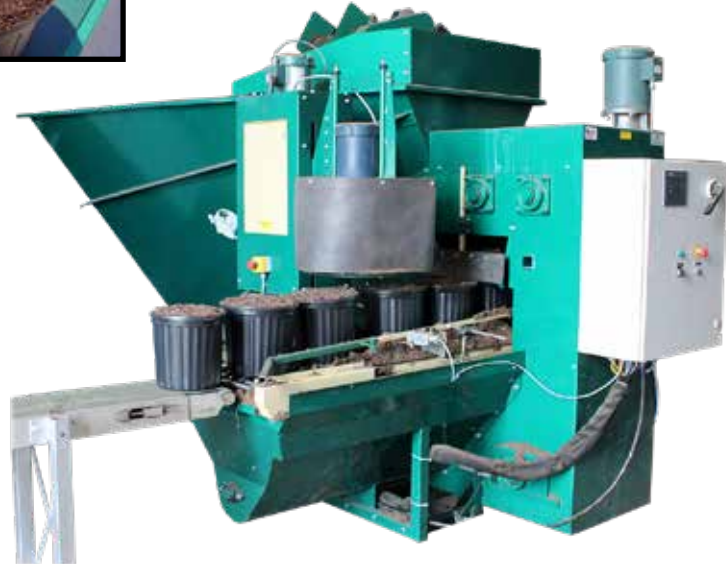

# EP 2200EX

The EP 2200EX fills and drills from 1 – 7 gallon pots. Changeover from one pot size to another is quick and simple, no pot holders required.

The EP 2200EX has a 3 cubic yard hopper, high volume soil delivery and heavy duty soil chain and gearbox to handle the heaviest soil mixes, separate powered soil return auger.

(Power sweep and rotary brush option not available on this machine)

Additional standard options include: direct drive gearbox for low maintenance, one crank handle, adjustment for speedy change-over, easy adjustment and an adjustable soil flow to match tray and pot width up to 18" wide 16" tall.

## Specifications

Power	220V / single or three phase
Production	Up to 6,000 pots per hour
Dimensions	136"L x 101"W x 88"H
Standard Features	Variable speed soil

Made in the USA